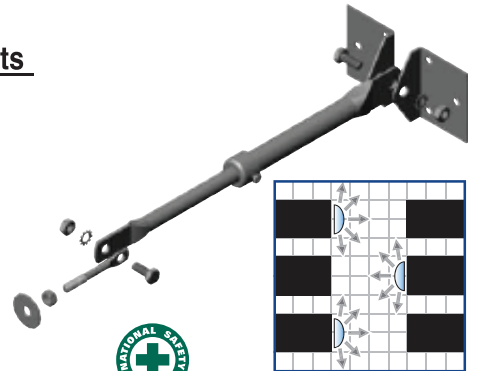

Proud Member

SAFT-GARD
International, Inc.

On The Web:
www.saftgard.com

Toll Free:
800.548.4273